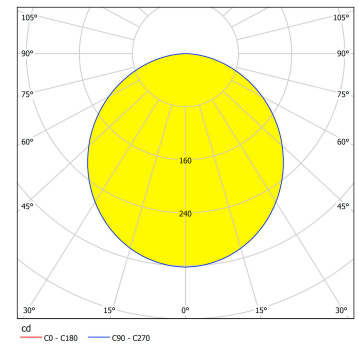

### Technical Information

Material number	64612
Type	recessed light
max. Wattage (1)	10,5W
Illuminant Type (1)	LED
Lumen with Cover	900
Kelvin Complete	3000K
Glass/Shade Material	plastic
Function	LED not replaceable
Directional Light	ZZDIRLI_N
Beamangle (in °)	112
Operation Voltage	300mA
Article Diameter (in mm)	170
Article Height (in mm)	30
Installation Depth (in mm)	40
Protection Degree	IP20
Protection Class	2
Net Weight (in kg)	0.3
Colour Tolerance (LED, SDCM)	<6
Enclosure Material	cast metal
Enclosure Colour	white
colour code	RAL9003
lifetime (Lx)	L70
Nominal Lifetime (in h)	50000
Serial name	FUEVA 1 PRO

				
10,5W	1400lm		Ø 155	